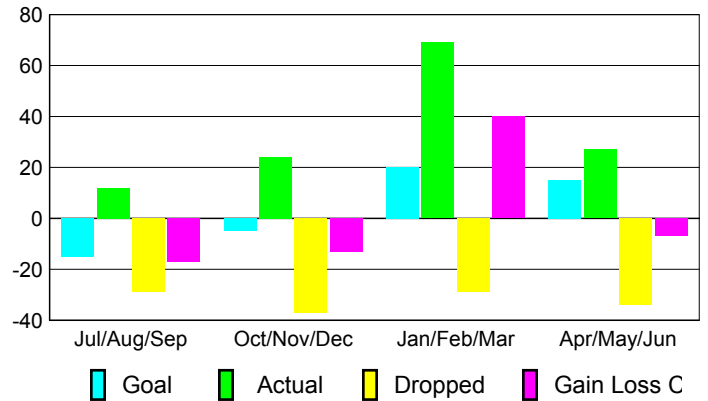

Membership Results 2008-2009

Goal, New, Dropped, Gain/Loss

Comparison of Membership Gain/Loss

Current Year Compared to the Previous Year