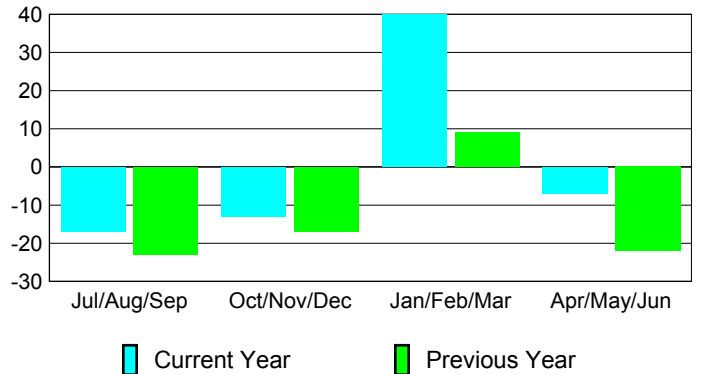

Membership Results 2008-2009

Membership 2007-2008

| Month | Net Memb Goal | Actual New Memb | Actual Dropped Memb | Gain/Loss of Memb | Gain/Loss of Memb |
|---------------|---------------|-----------------|---------------------|-------------------|-------------------|
| Jul/Aug/Sep | -15 | 12 | -29 | -17 | -23 |
| Oct/Nov/Dec | -5 | 24 | -37 | -13 | -17 |
| Jan/Feb/Mar | 20 | 69 | -29 | 40 | 9 |
| Apr/May/June | 15 | 27 | -34 | -7 | -22 |
| Totals | 15 | 132 | -129 | 3 | -53 |

Membership Results 2008-2009

Goal, New, Dropped, Gain/Loss

Comparison of Membership Gain/Loss

Current Year Compared to the Previous Year

Gender Comparison 2008-2009

Jul/Aug/Sep

Oct/Nov/Dec

Jan/Feb/Mar

Apr/May/June

Male

Female